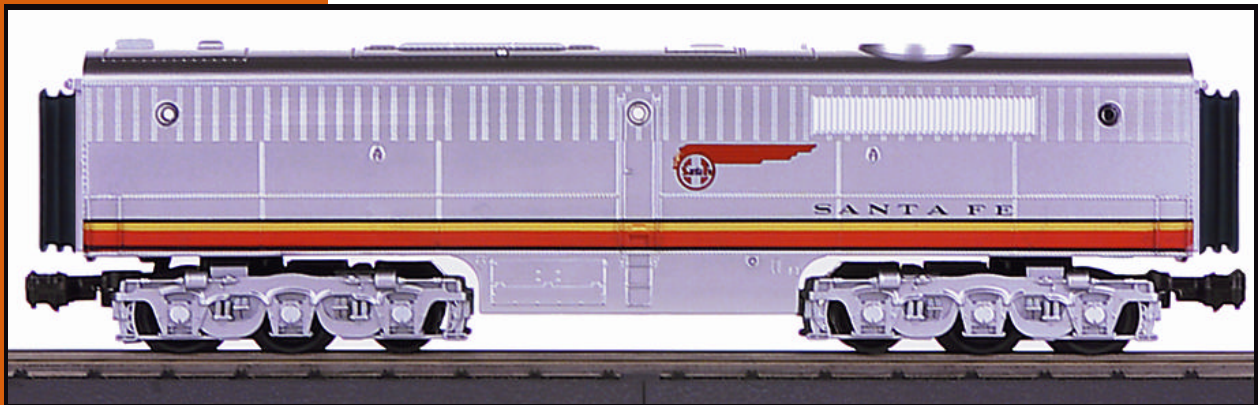

**RAIL KING**<sup>®</sup>  
By M.T.H. Electric Trains

30-2150-3  
30-2151-3

# PA B Unit

GL071701

# PA B Unit Diesel Engine