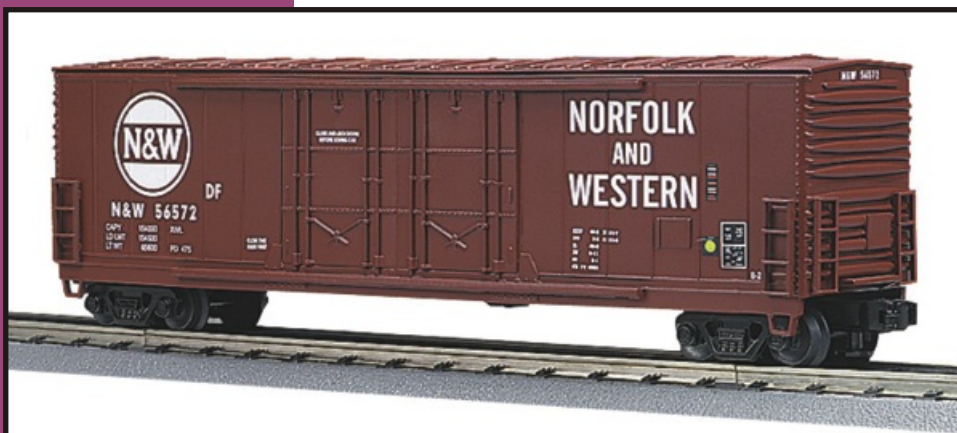

50' Double Door Plugged Box Car

20-90010-A
20-90014-E
20-90018-A
20-90019-A
20-93025
20-93026
20-93032
20-93033
20-93034
20-93064
20-93065

Rev. 03-10-01

50' Double Door Plugged Box Car

Car Parts

Name and Number	Part #	\$Price Per Unit	Name and Number	Part #	\$Price Per Unit
1.) Door (left)(red) (Ralston Purina)(# RPCX 11492) (6 rows of lettering in center of door) (1 row of lettering at bottom of door)	HB-6100054	4.00	2.) Door (right)(blue) (CSX)(#CSXT 500762) (3 rows of lettering in center of door) (w/ bulkhead symbol)	HB-6100072	4.00
1.) Door (left)(red) (BNSF)(# BNSF 71414) (plain door)(w/white blocks at bottom of door)	HB-6100055	4.00	2.) Door (right)(blue) (EVANS PRODUCTS CO) (#USLX 11156)(#USLX 11614) (7 rows of white lettering on right side of door)	HB-6100073	4.00
1.) Door (left)(red) (N & W)(# N&W 56572) (2 rows of lettering at top of door)	HB-6100056	4.00	2.) Door (right)(blue) (TROPICANA)(#USLX 13062)(#USLX 13079) (5 rows of white lettering on right edge of door) (w/ bulkhead symbol)	HB-6100074	4.00
1.) Door (left)(red) (SP)(#693349) (4 rows of lettering at middle of door)	HB-6100057	4.00	2.) Door (right)(green) (BN)(# BN 376513) (3 rows of lettering at top of door) (1 row of lettering at bottom of door)	HB-6100075	4.00
1.) Door (left)(red) (UP)(#169461) (1 row of lettering at middle of door)	HB-6100058	4.00	3.) Door guide (top)(red) (Ralston Purina)(# RPCX 11492) (202.0mm long)	HB-6100076	2.00
1.) Door (left)(red) (PRR)(# PRR 112116) (3 rows of lettering at middle of door)	HB-6100059	4.00	3.) Door guide (top)(red) (BNSF)(# BNSF 71414) (202.0mm long)	HB-6100077	2.00
1.) Door (left)(blue) (B & M)(# BM 111) (2 rows of lettering at middle of door)	HB-6100060	4.00	3.) Door guide (top)(red) (N & W)(N&W 56572)(SP)(# 693349) (UP)(#169461)(PRR)(# PRR 112116) (202.0mm long)	HB-6100078	2.00
1.) Door (left)(blue) (CSX)(#CSXT 500762)(plain door)	HB-6100061	4.00	3.) Door guide (top)(blue) (B & M)(# BM 111) (202.0mm long)	HB-6100079	2.00
1.) Door (left)(blue) (EVANS PRODUCTS CO) (#USLX 11156)(#USLX 11614) (7 rows of white lettering on left edge of door)	HB-6100062	4.00	3.) Door guide (top)(blue) (CSX)(#CSXT 500762) (202.0mm long)	HB-6100080	2.00
1.) Door (left)(blue) (TROPICANA)(#USLX 13062)(#USLX 13079) (5 rows of white lettering on left edge of door)	HB-6100063	4.00	3.) Door guide (top) (blue & white) (EVANS PRODUCTS CO.) (#USLX 11156)(#USLX 11614) (202.0mm long)	HB-6100081	2.00
1.) Door (left)(green) (BN)(# BN 376513) (1 row of white lettering at bottom of door)	HB-6100064	4.00	3.) Door guide (top)(blue) (TROPICANA)(#USLX 13062)(#USLX 13079) (202.0mm long)	HB-6100082	2.00
2.) Door (right)(red) (Ralston Purina)(# RPCX 11492) (4 rows of lettering in center of door) (1 row of lettering at bottom of door) (w/ bulkhead symbol)	HB-6100065	4.00	3.) Door guide (top)(green) (BN)(# BN 376513) (202.0mm long)	HB-6100083	2.00
2.) Door (right)(red) (BNSF)(# BNSF 71414) (3 rows of lettering at top of door) (w/ white blocks at bottom of door) (w/ bulkhead symbol)	HB-6100066	4.00	4.) Door guide (bottom)(red) (Ralston Purina)(# RPCX 11492) (202.0mm long)	HB-6100084	2.00
2.) Door (right)(red) (N & W)(N&W 56572) (3 rows of lettering at top of door) (w/ bulkhead symbol)	HB-6100067	4.00	4.) Door guide (bottom)(red) (BNSF)(# BNSF 71414) (202.0mm long)	HB-6100085	2.00
2.) Door (right)(red) (SP)(# 693349)(w/ bulkhead symbol)	HB-6100068	4.00	4.) Door guide (bottom)(red) (N & W)(N&W 56572)(SP)(# 693349) (UP)(#169461)(PRR)(# PRR 112116) (202.0mm long)	HB-6100086	2.00
2.) Door (right)(red) (UP)(#169461)(1 row white lettering)	HB-6100069	4.00	4.) Door guide (bottom)(blue) (B & M)(# BM 111) (202.0mm long)	HB-6100087	2.00
2.) Door (right)(red) (PRR)(# PRR 112116) (1 row of lettering at top of door) (w/ bulkhead symbol)	HB-6100070	4.00			
2.) Door (right)(blue) (B & M)(# BM 111) (4 rows of lettering in center of door) (w/ bulkhead symbol)	HB-6100071	4.00			