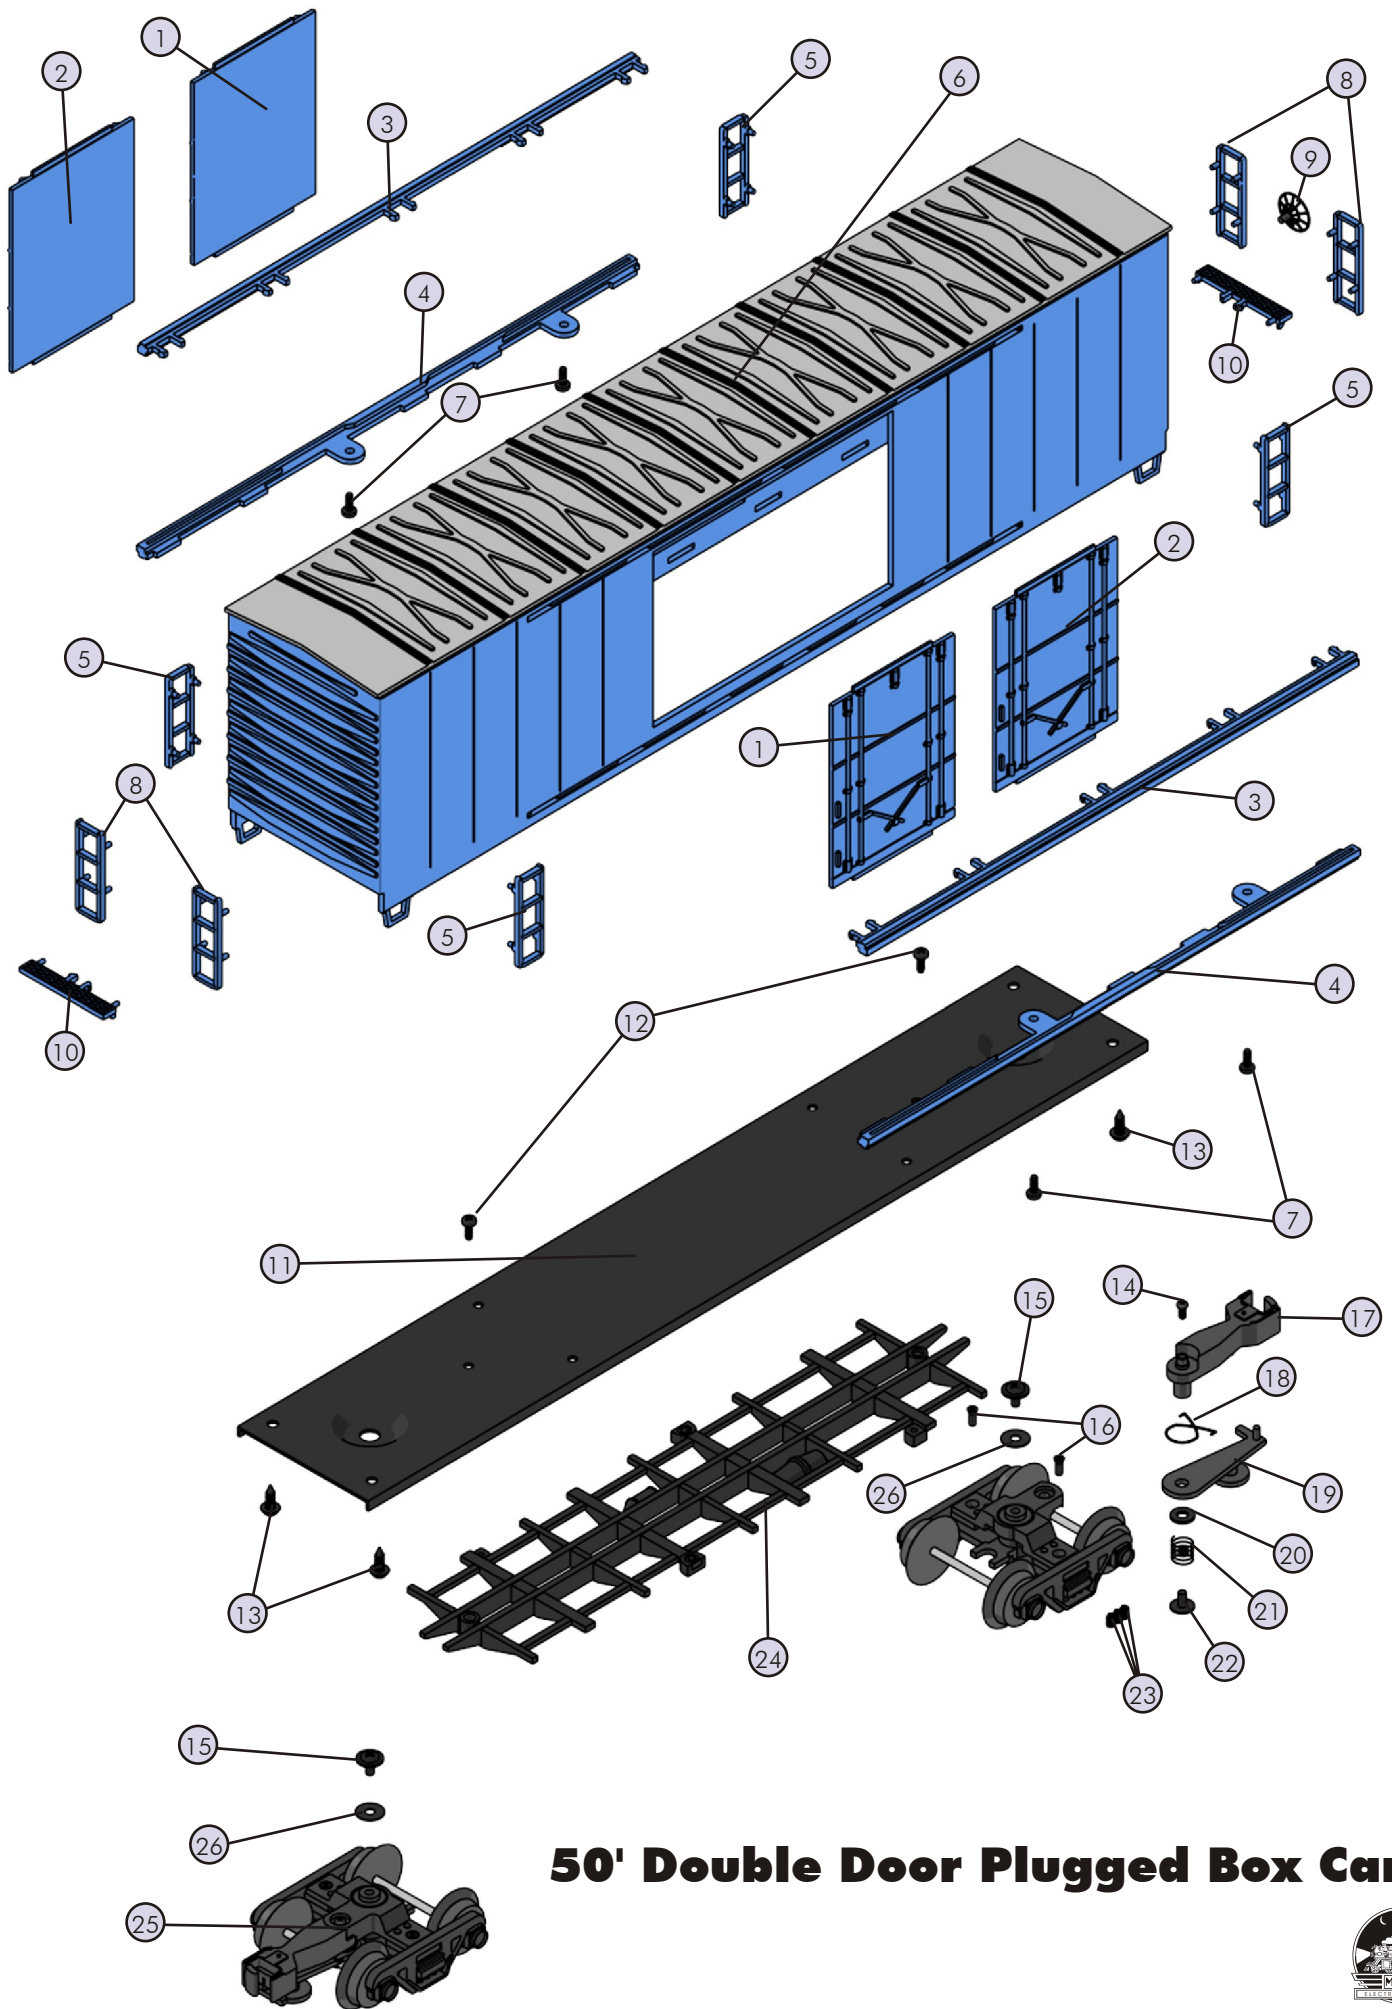

50' Double Door Plugged Box Car