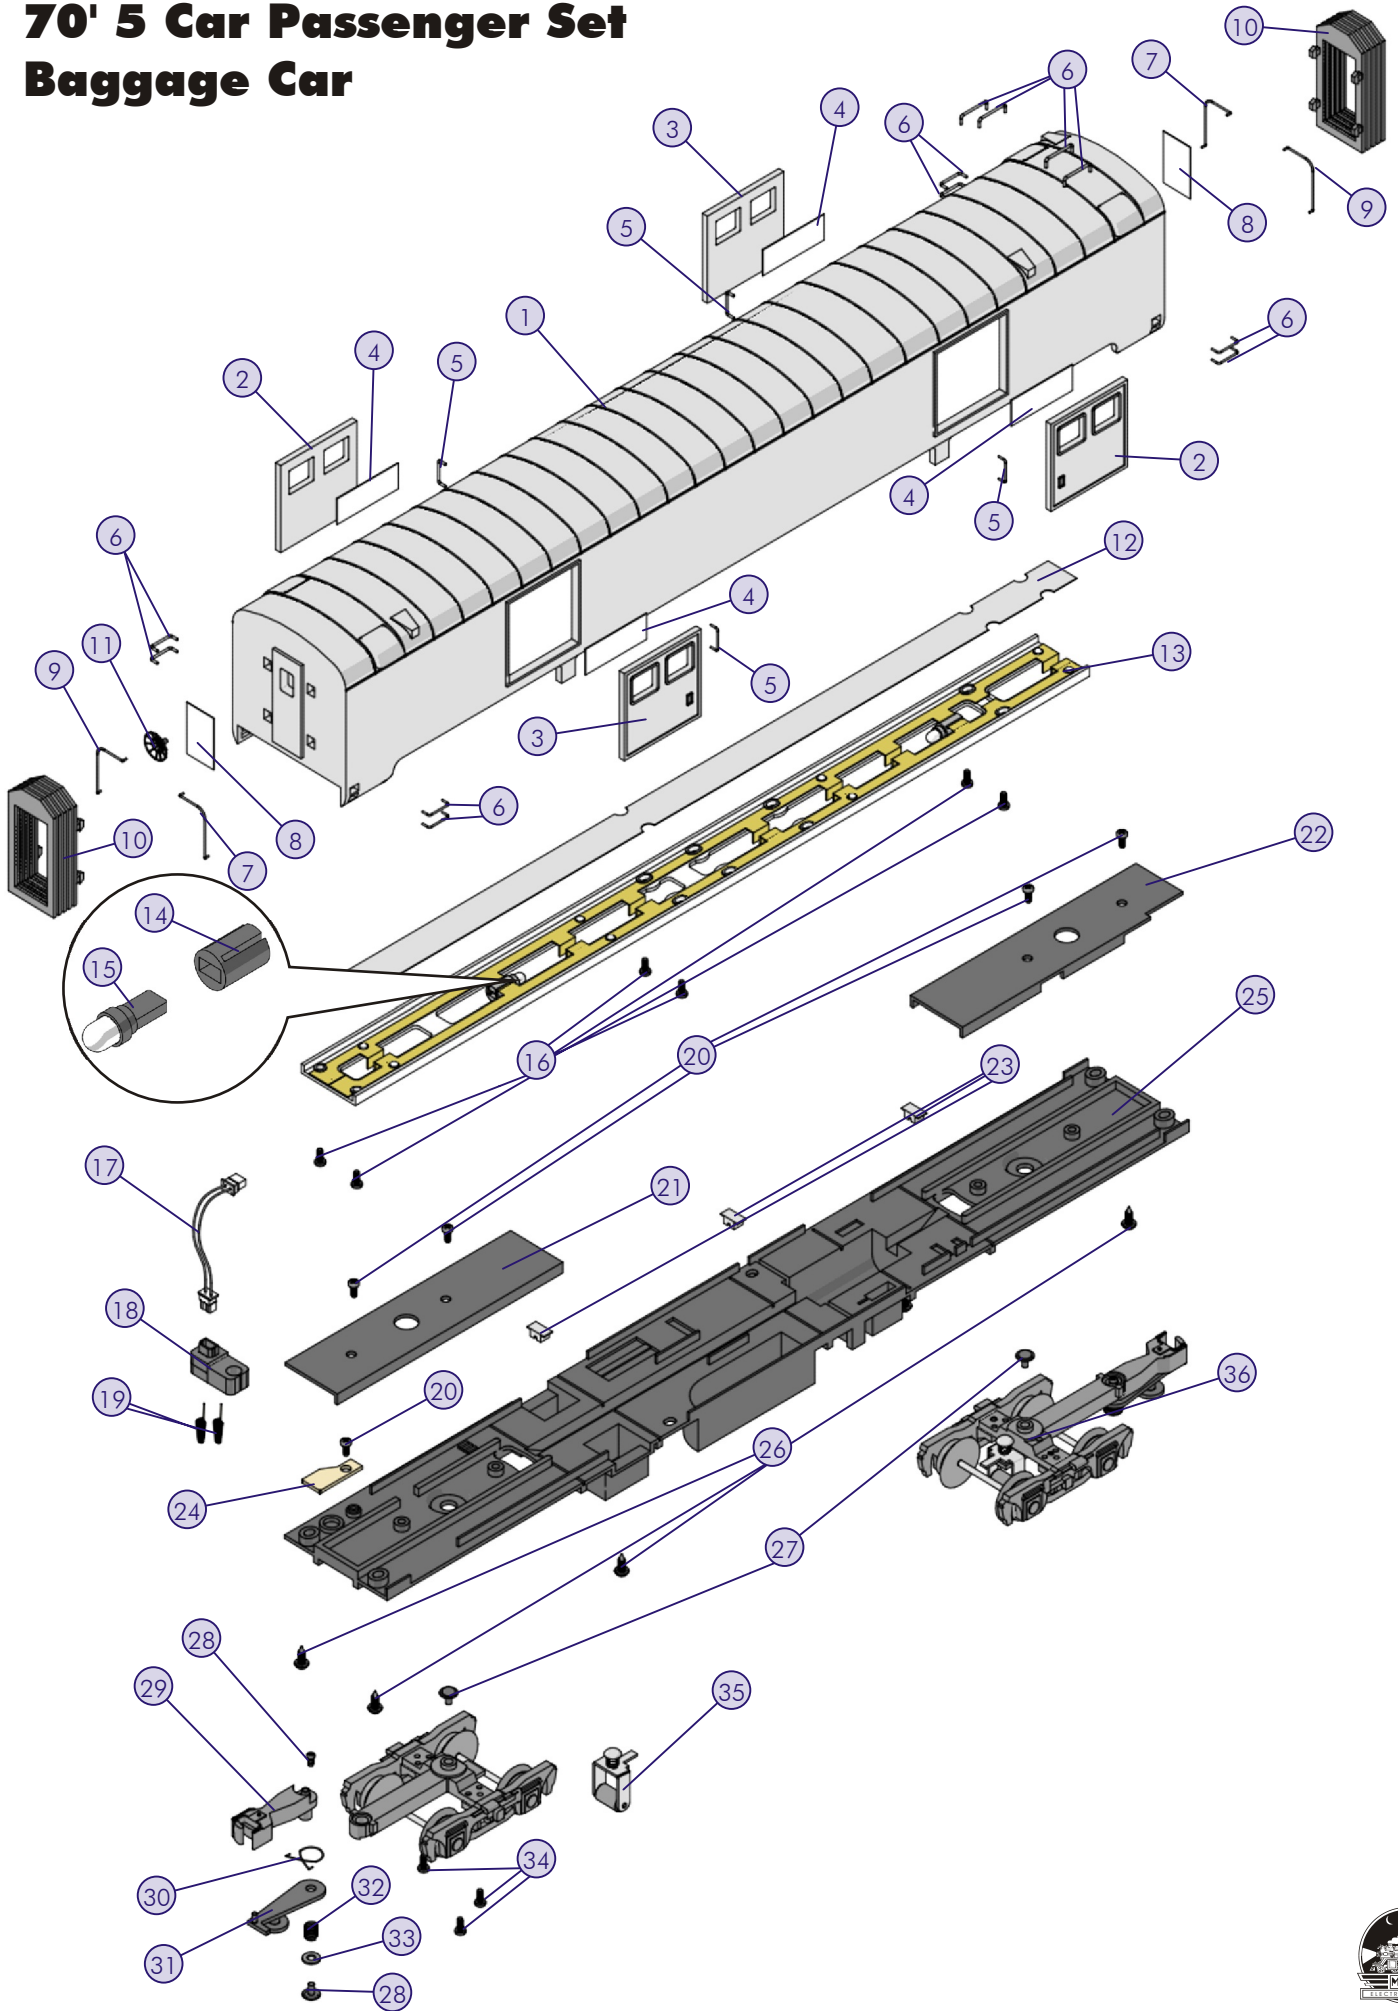

70' 5 Car Passenger Set Baggage Car