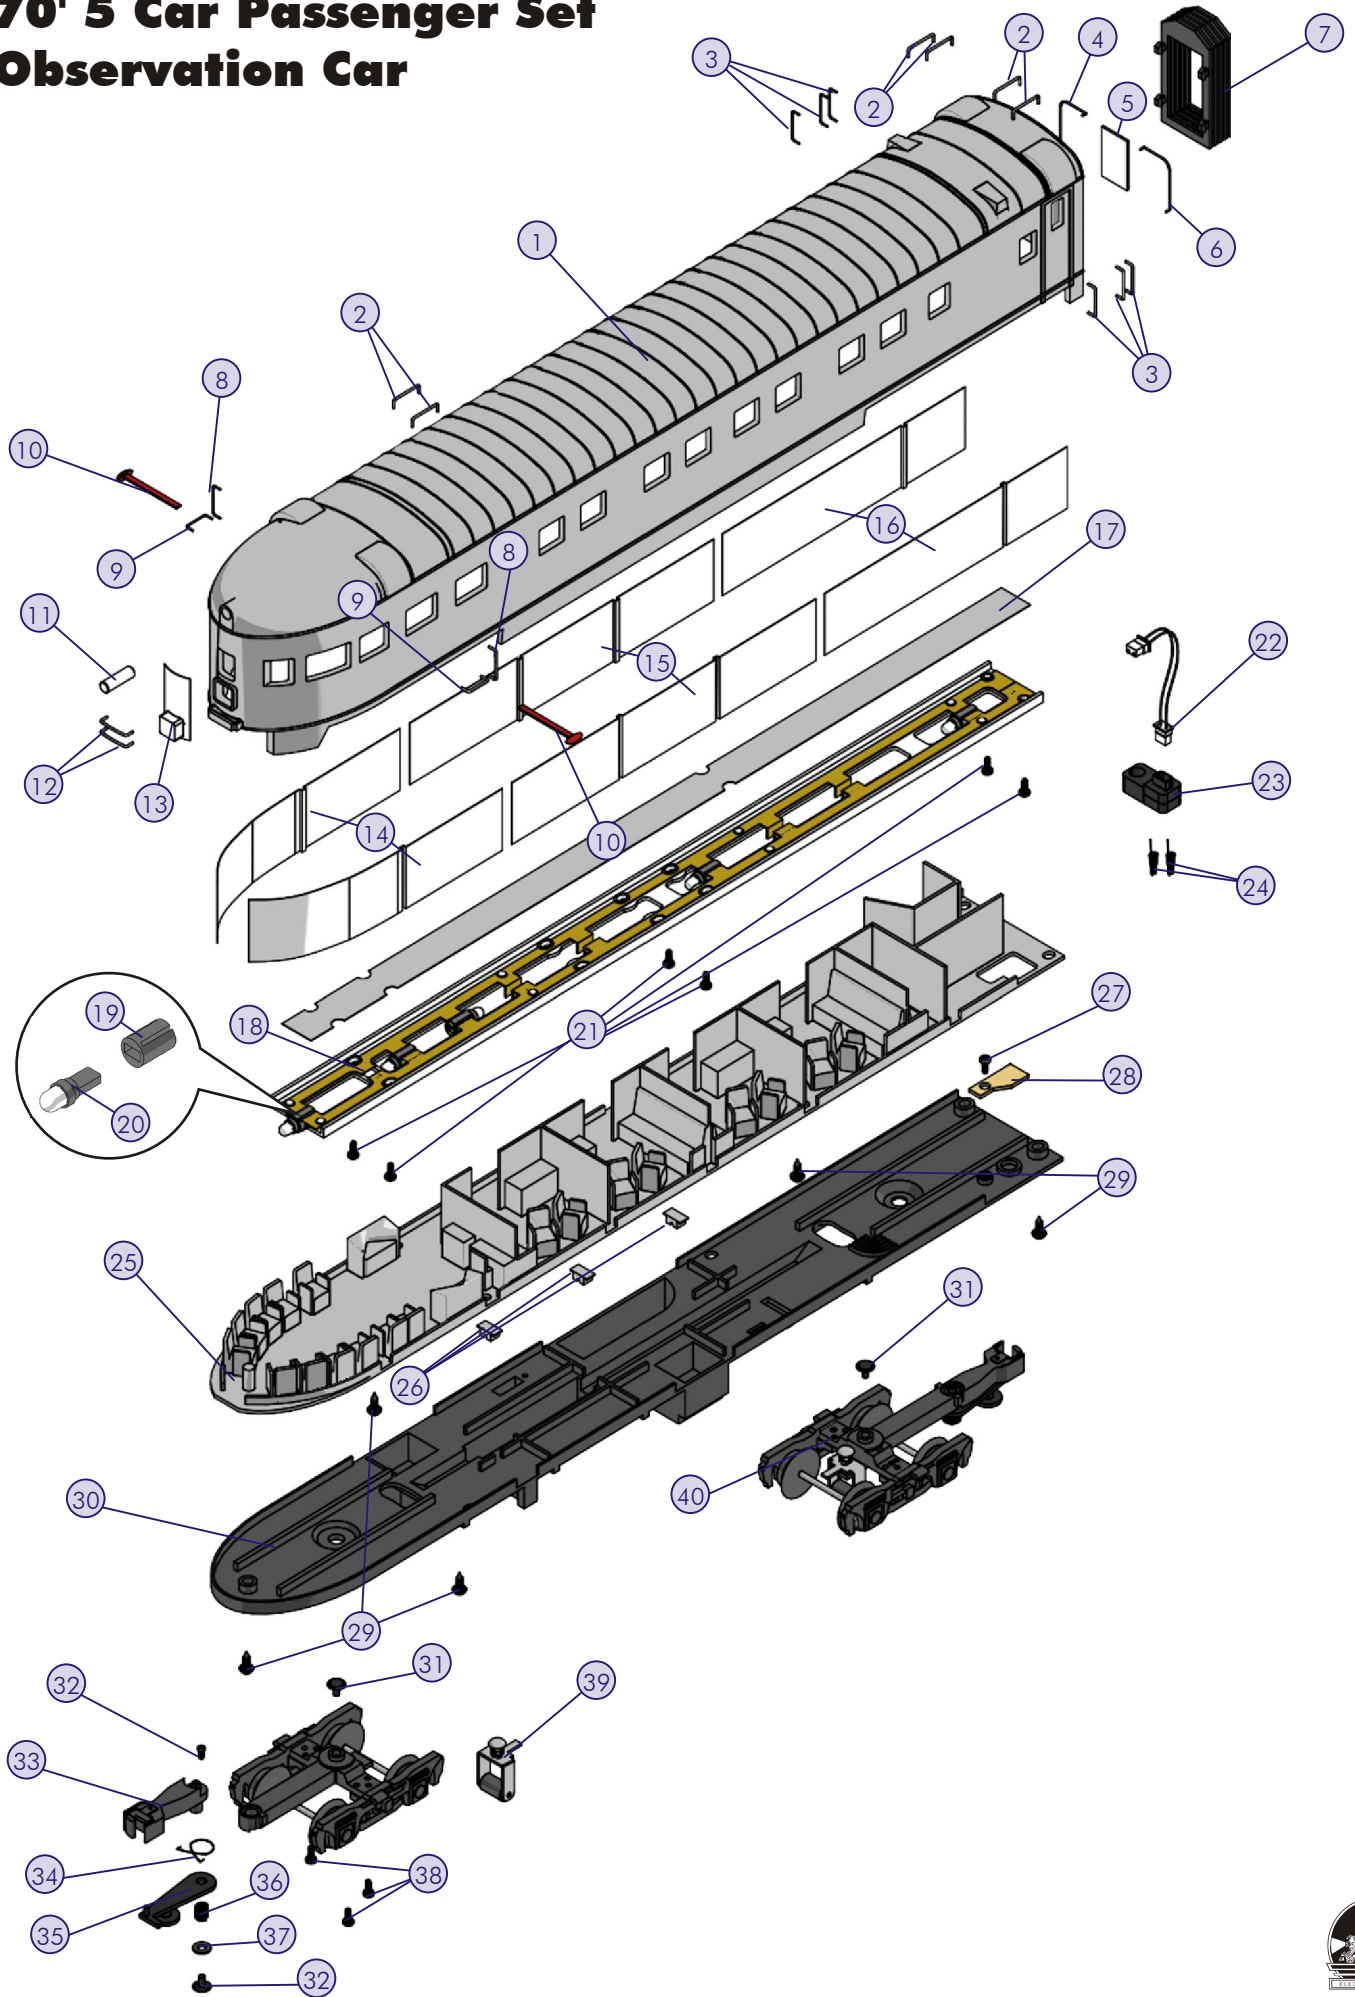

70' 5 Car Passenger Set Observation Car