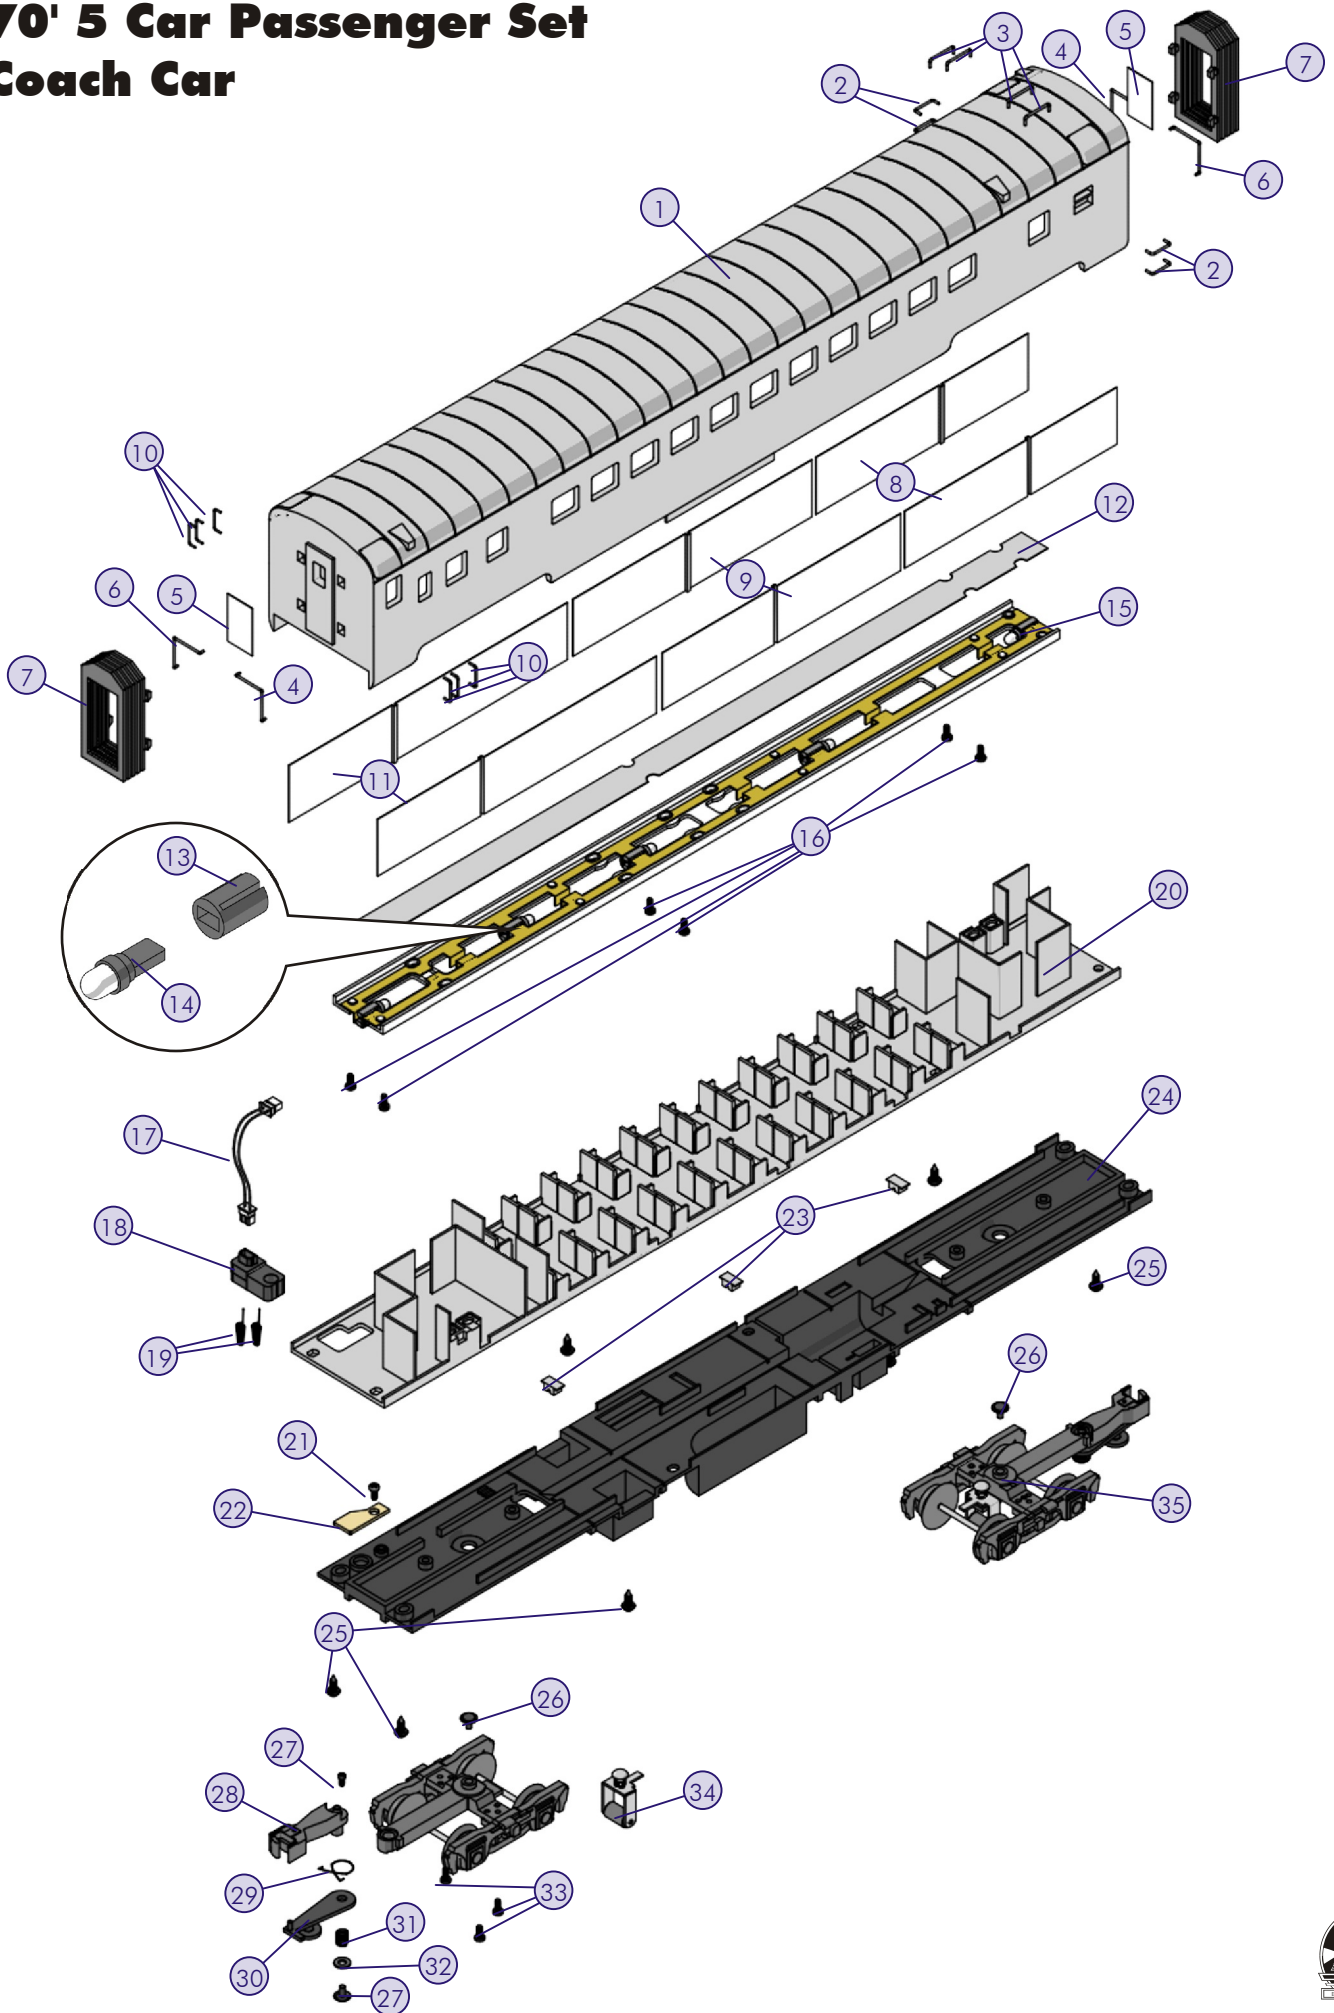

70' 5 Car Passenger Set Coach Car