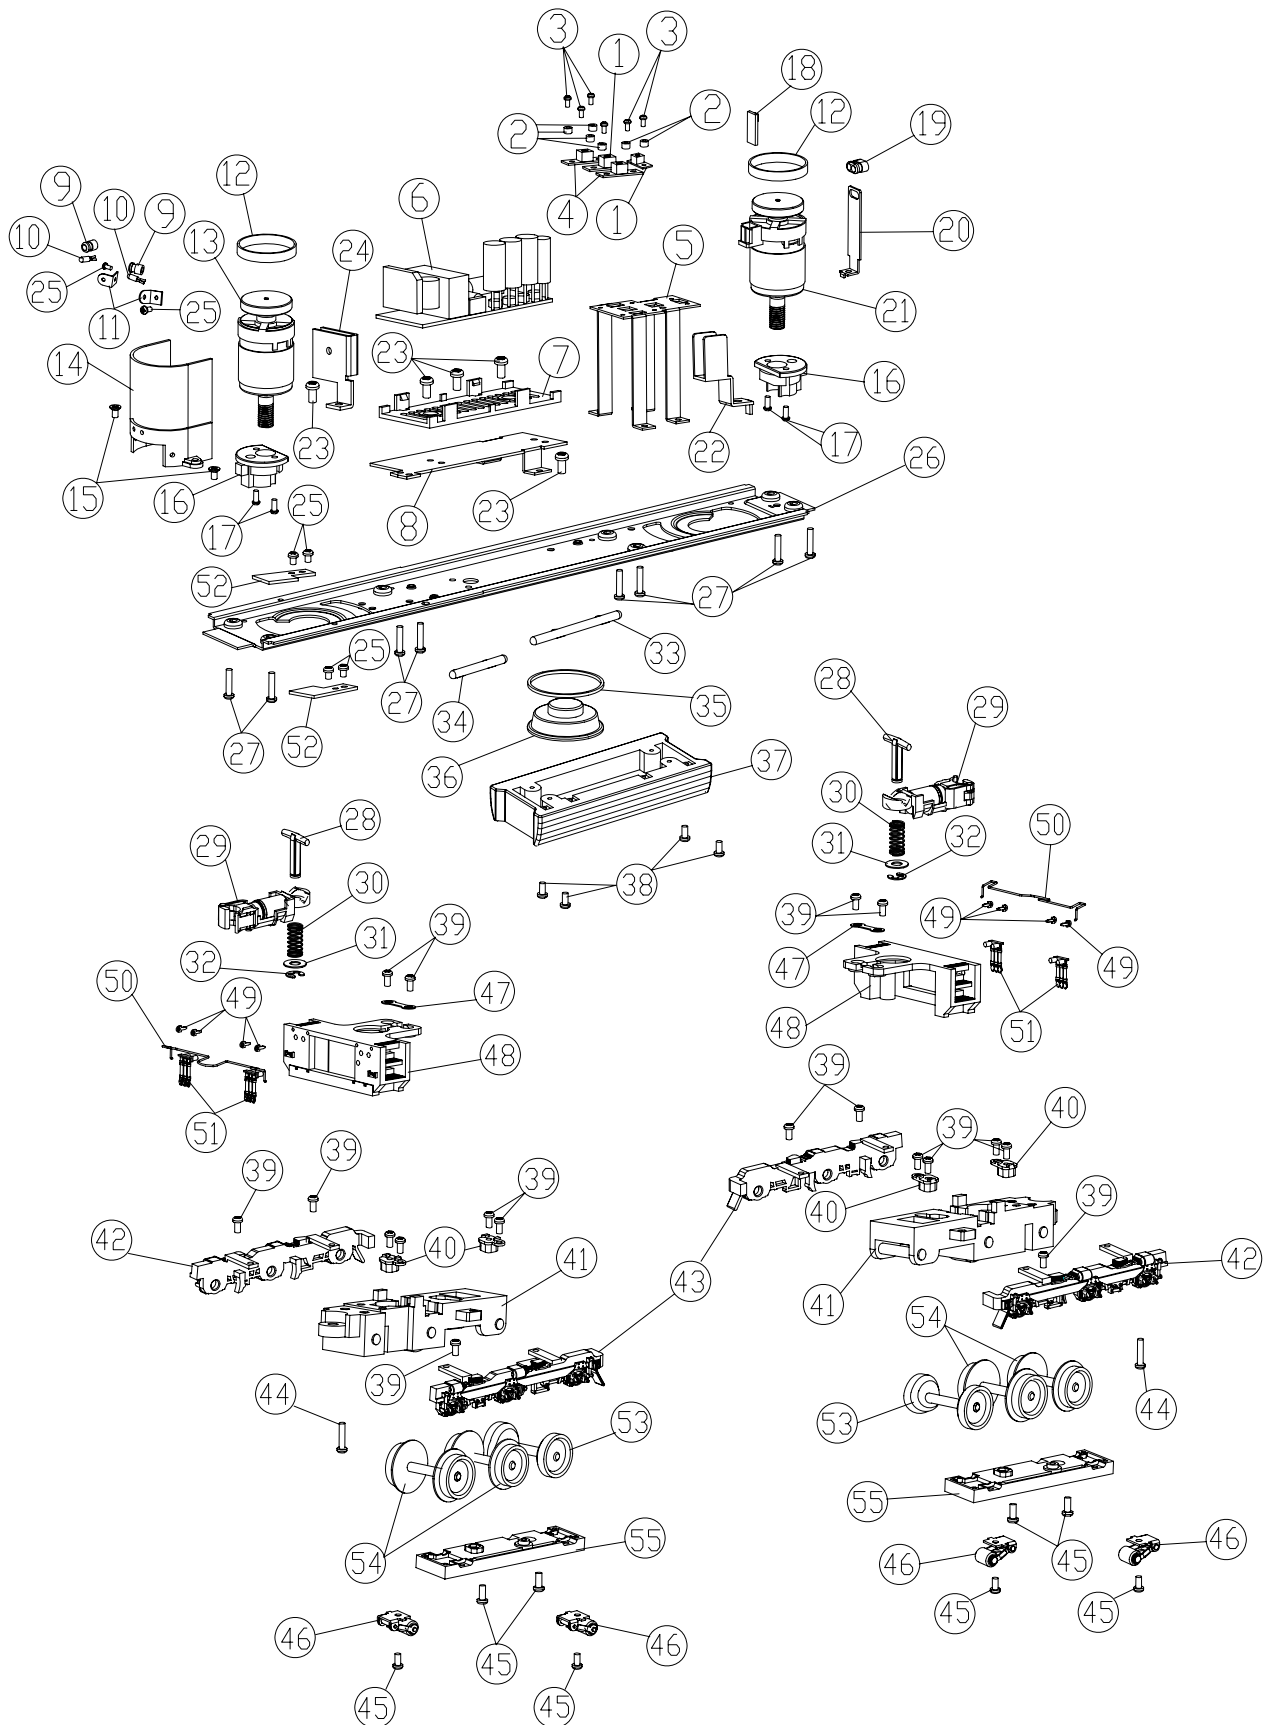

SD70ACe Diesel Engine

Chassis