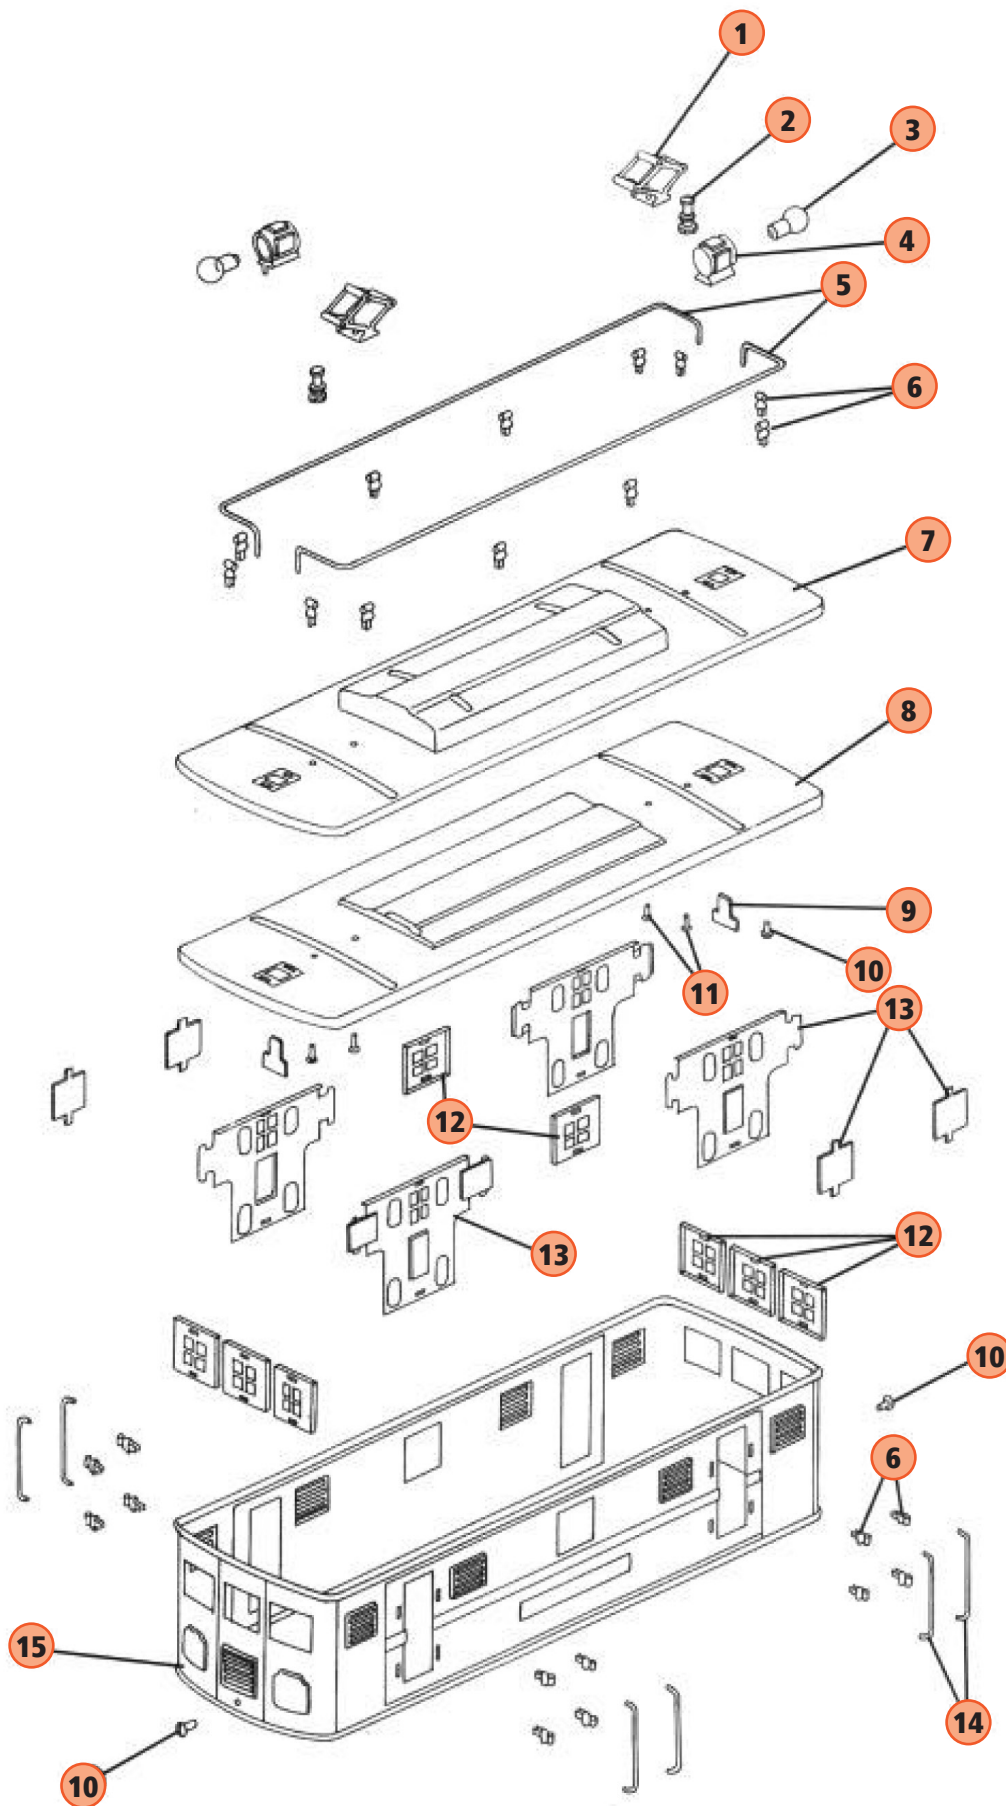

NO. 9E ELECTRIC LOCOMOTIVE: CAB VIEW

- 1. **TP-SE00028**
PANTOGRAPH ((BRASS))
- 2. **TP-SE00038**
WHISTLE LARGE (BRASS)
- TP-SE00039**
WHISTLE LARGE (NICKEL)
- 3. **TP-MS00016**
BULB
- 4. **TP-SE00015**
HEADLIGHT GOLD CAST
- TP-SE00016**
HEADLIGHT (NICKEL) CAST
- 5. **UNDEFINED**
- 6. **TP-MS00071**
HANDRAIL STANCHIONS (BRASS)
- TP-MS00039**
HANDRAIL STANCHIONS (NICKEL)
- 7. **UNDEFINED**
- 8. **UNDEFINED**
- 9. **TP-MS00038**
HEADLIGHT INSERT
- 10. **TP-MS00059**
SCREW 6/32 X 3/16
- 11. **TP-MS00056**
SCREW 4/40 X 1/4
- 12. **TP-SL00132**
WINDOW (BRASS)
- 13. **UNDEFINED**
- 14. **TP-SE00048**
HAND RAIL (BRASS)
- TP-SE00051**
HAND RAIL (NICKEL)
- 15. **UNDEFINED**

NO. 9E ELECTRIC LOCOMOTIVE: CHASSIS VIEW

1. **TP-SL00061**
FLAG
2. **TP-SL00062**
FLAG STANCHION (BRASS)
3. **TP-SL00063**
FLAG STANCHION (NICKEL)
4. **TP-MS00071**
HANDRAIL STANCHIONS (BRASS)
5. **TP-MS00039**
HANDRAIL STANCHIONS (NICKEL)
4. **UNDEFINED**
5. **TP-MS00048**
MARKER LAMP (BRASS)
6. **TP-MS00020**
COUPLER LONG SHANK W/SPRING
7. **TP-SE00044**
STEP
8. **TP-OE00071**
AIR TANK ((BRASS))
8. **TP-OE00072**
AIR TANK (NICKEL)
9. **UNDEFINED**
10. **TP-SE00018**
JOURNAL (BRASS EAGLE)
10. **TP-SE00019**
JOURNAL (NICKEL EAGLE)
11. **TP-MS00027**
COUPLER STUD
12. **TP-OT00013**
C-CLIP
13. **TP-MS00056**
SCREW 4/40 X 1/4
14. **TP-SE00011**
MOTOR MOUNT BRACKET
15. **TP-MS00013**
BUILD-A-LOCO MOTOR
16. **TP-MS00014**
BUILD-A-LOCO MOTOR RIVET SHORT
17. **TP-MS00060**
SCREW 6-32 X 5/16"
18. **TP-SL00140**
TRUCK TRAILING FRAME
19. **TP-SL00012**
AXLE
20. **TP-SL00114**
WHEEL LEAD & TRAILING RED SPOKE
20. **TP-SL00115**
WHEEL LEAD & TRAILING BLACK SPOKE
21. **TP-ST00013**
COTTER PIN
22. **TP-SL00152**
TRUCK TRAILING COMPLETE W/ RED WHEELS
23. **TP-SE00025**
MOTOR COMPLETE RED WHEELS
23. **TP-SE00026**
MOTOR COMPLETE BLACK WHEELS